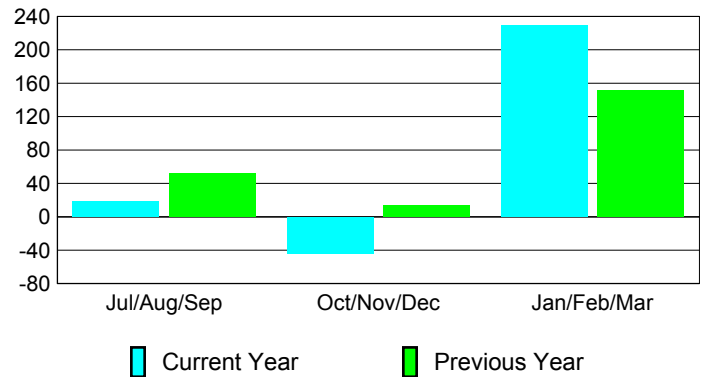

Comparison of Membership Gain/Loss

Current Year Compared to the Previous Year