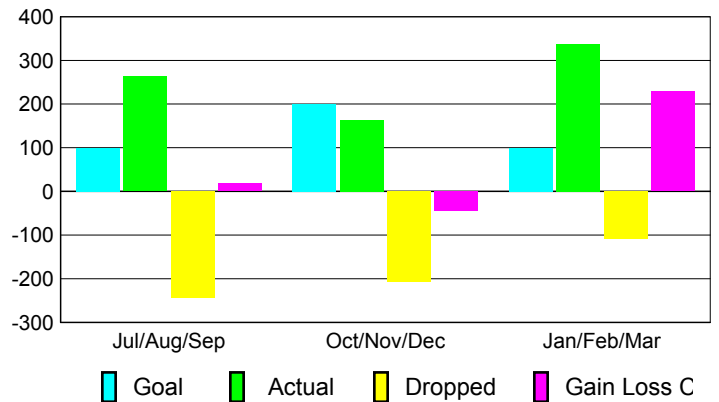

Membership Results 2009-2010

Goal, New, Dropped, Gain/Loss