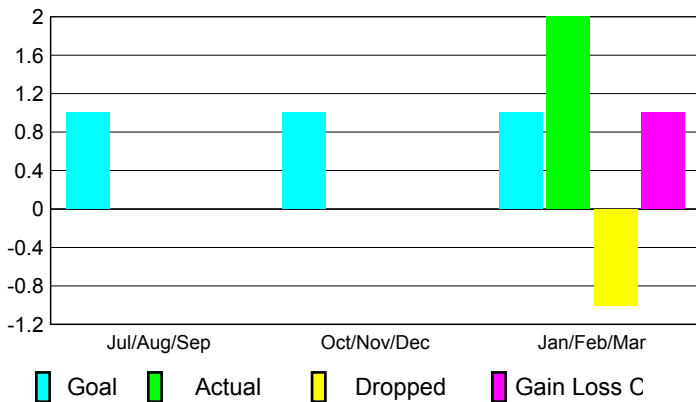

2009-2010 GMT Quarterly Report for District (or Undistricted) **District 355 C**

GMT: YOUN-TONG CHUNG

Location: REPUBLIC OF KOREA

GMT CA: 5

CLUBS

Club Results
2009-2010

Clubs
2008-2009

Month	New Club	Actual New	Actual Dropped	Gain/Loss of	Gain/Loss of
	Goal	Clubs	Clubs	Clubs	Clubs
Jul/Aug/Sep	1	0	0	0	0
Oct/Nov/Dec	1	0	0	0	1
Jan/Feb/Mar	1	2	-1	1	1
Totals	3	2	-1	1	2

Club Results 2009-2010

Goal, New, Dropped, Gain/Loss

Comparison of Club Gain/Loss

Current Year Compared to the Previous Year

YTD Status Quo Clubs 2009-2010

Status Quo Clubs Compared to Status Quo Members

MEMBERSHIP